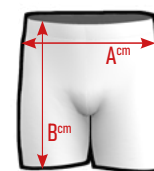

MEIDAS APROXIMADAS

LYCRA  
240 GRM

	5XS	4XS	3XS	2XS	XS	S	M	L	XL	XXL
A	20	22	24	26	28	30	32	34	36	38
B	31	33	35	37	39	41	43	45	47	49