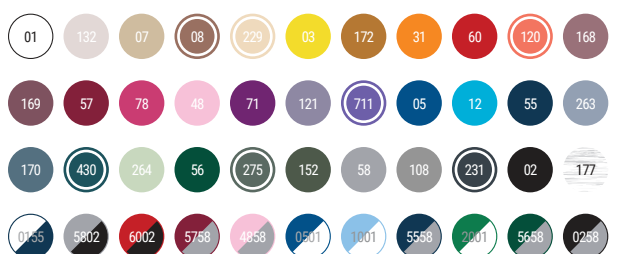

1067 Urban

Sudadera con capucha forrada. Puños y cinturilla en canalé 2x1 con elastano. Cubrecosturas del mismo tejido. Cordón plano en capucha. Opciones de colores con capucha a contraste y ojales metálicos al tono. **Print code:** F3(6), N(8), O3, P

50% algodón / 50% poliéster, felpa perchada, 280 g/m².
Color gris vigoré 58: 55% algodón / 40% poliéster / 5% viscosa.

Adulto: XS - S - M - L - XL - 2XL - 3XL - 4XL
Kids: 3/4 - 5/6 - 7/8 - 9/10 - 11/12

Talla 3XL en color: 01; 55; 58; 02; 5802; 5558; 0258

1

25